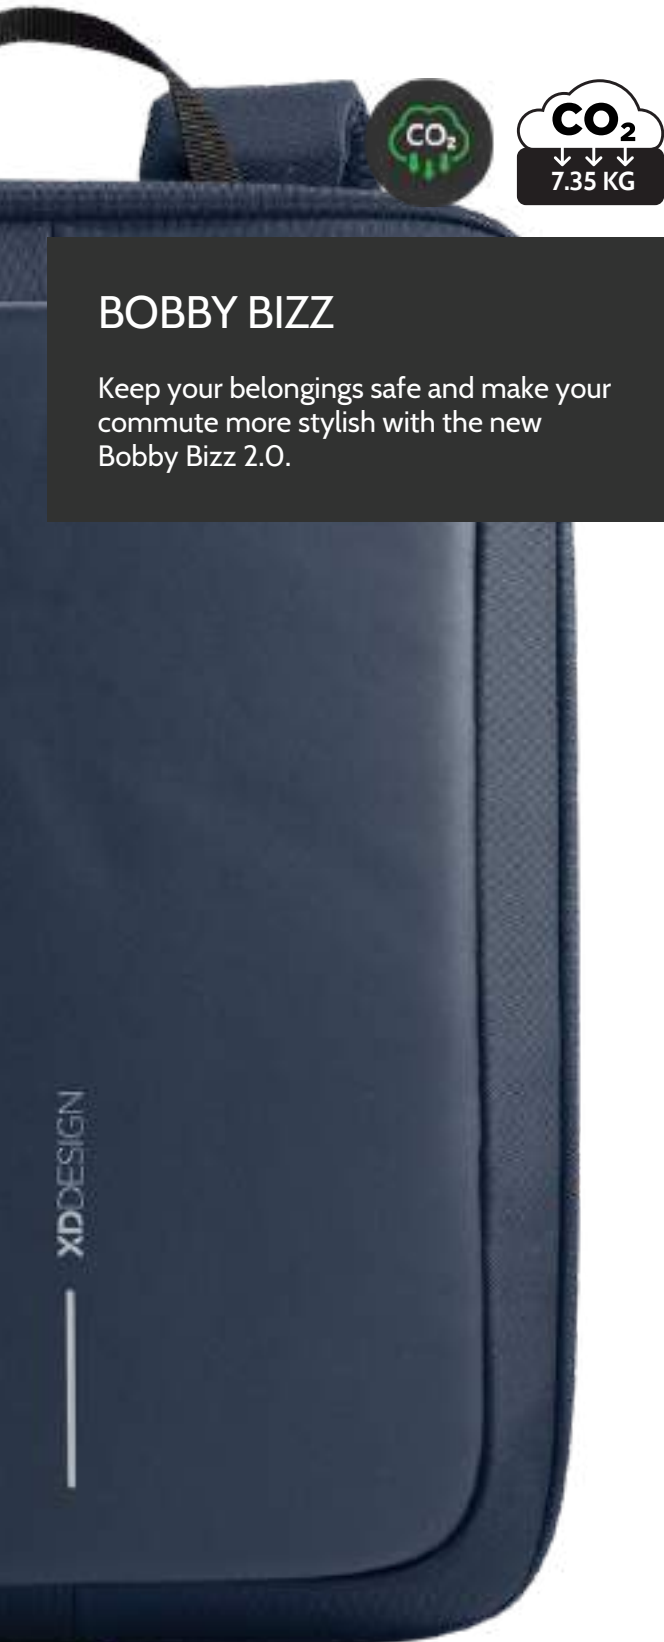

BAGS

BOBBY BIZZ

Keep your belongings safe and make your commute more stylish with the new Bobby Bizz 2.0.