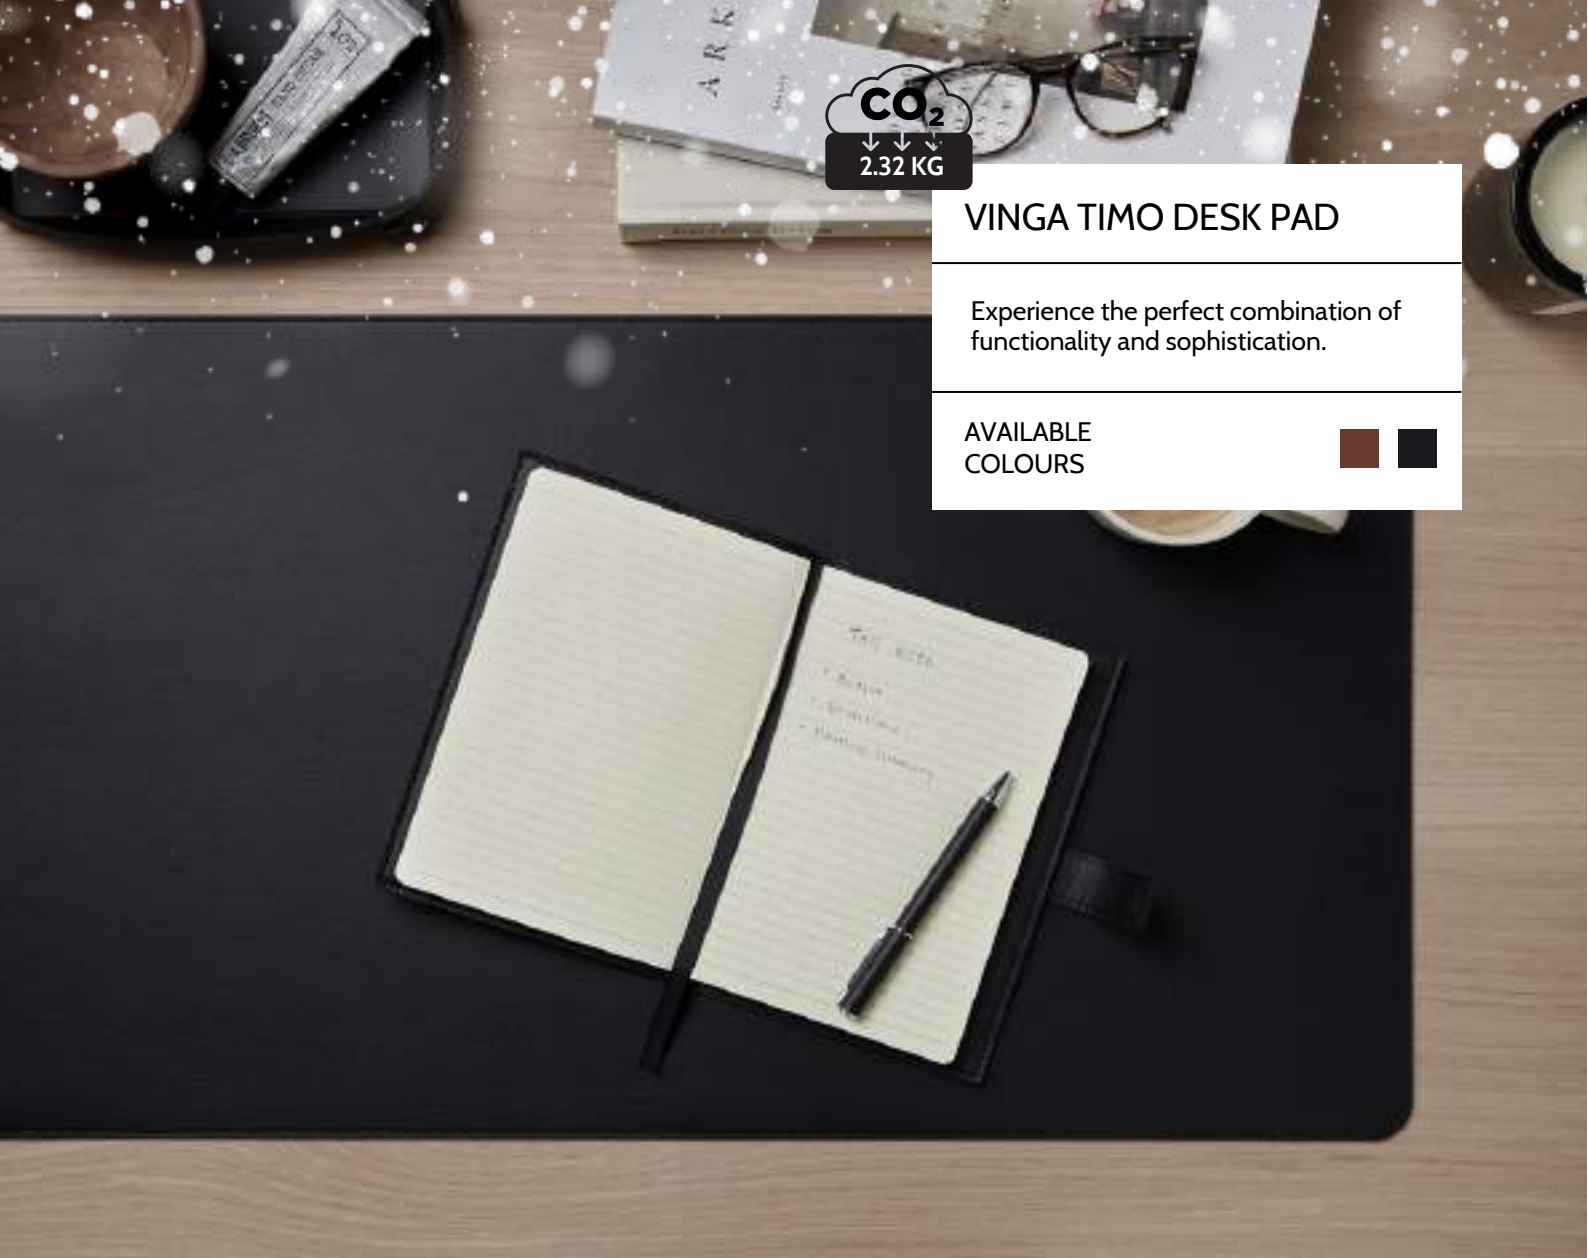

CO₂
2.32 KG

VINGA TIMO DESK PAD

Experience the perfect combination of functionality and sophistication.

AVAILABLE
COLOURS

Get started on those resolutions

Elevate your workspace with the Timo desk pad and experience the perfect combination of functionality and sophistication. This desk pad offers both style and durability. Its double-layered PU construction ensures stability on your desk while the detail stitching adds a touch of refinement. With ample dimensions of L: 75 cm x W: 40 cm. Certified by RCS (Recycled Claim Standard),

RSC certification guarantees that the entire supply chain of recycled materials is certified. The total recycled content is based on the overall product weight. This product contains 43% RCS certified recycled polyester.