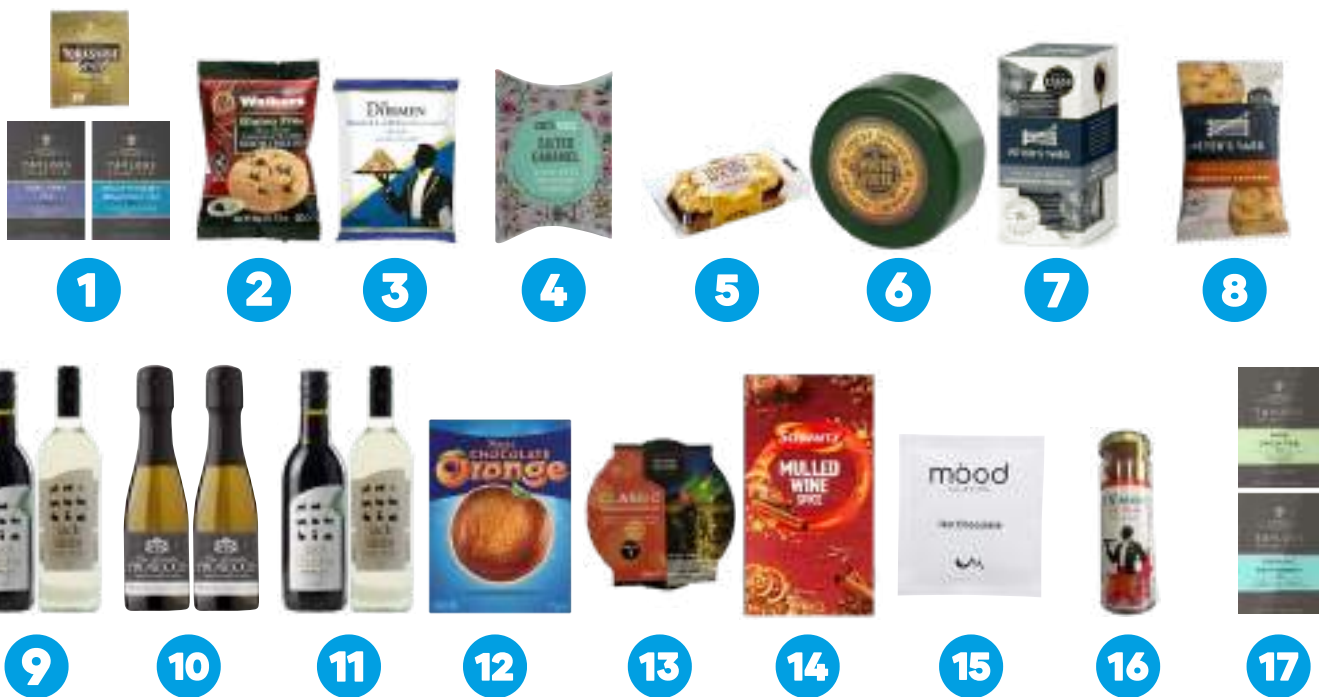

## SIGNATURE HAMPER

Filled with some of the most popular gifts and winter essentials.

### Essentials

250x190x110mm wicker hamper filled with nothing but essentials!

### Prestige

320x220x130mm wicker hamper filled with a premium range of products.

1. Tea Bags - Yorkshire Gold, Earl Grey, Decaf Breakfast. 2. Chocolate Chip Shortbread 2 pack. 3. Dormen's Peanuts. 4. Salted Caramel Chocolate Buttons 2 pack. 5. Ferrero Rocher 2 pack. 6. Finest Vintage Cheddar. 7. 90g Box of Crackers. 8. 9g Pack of Crackers, 2 pack. 9. Red and White Wine 200ml. 10. 2 Prosecco 200ml. 11. Red or White Wine 200ml. 12. Terry's Chocolate Orange. 13. Christmas Pudding 11g. 14. Mulled Wine Spice Sachet. 15. Mood Hot Chocolate Sachet. 16. Dormen's Jelly Beans. 17. Tea Bags - Pure Green and Organic Peppermint.