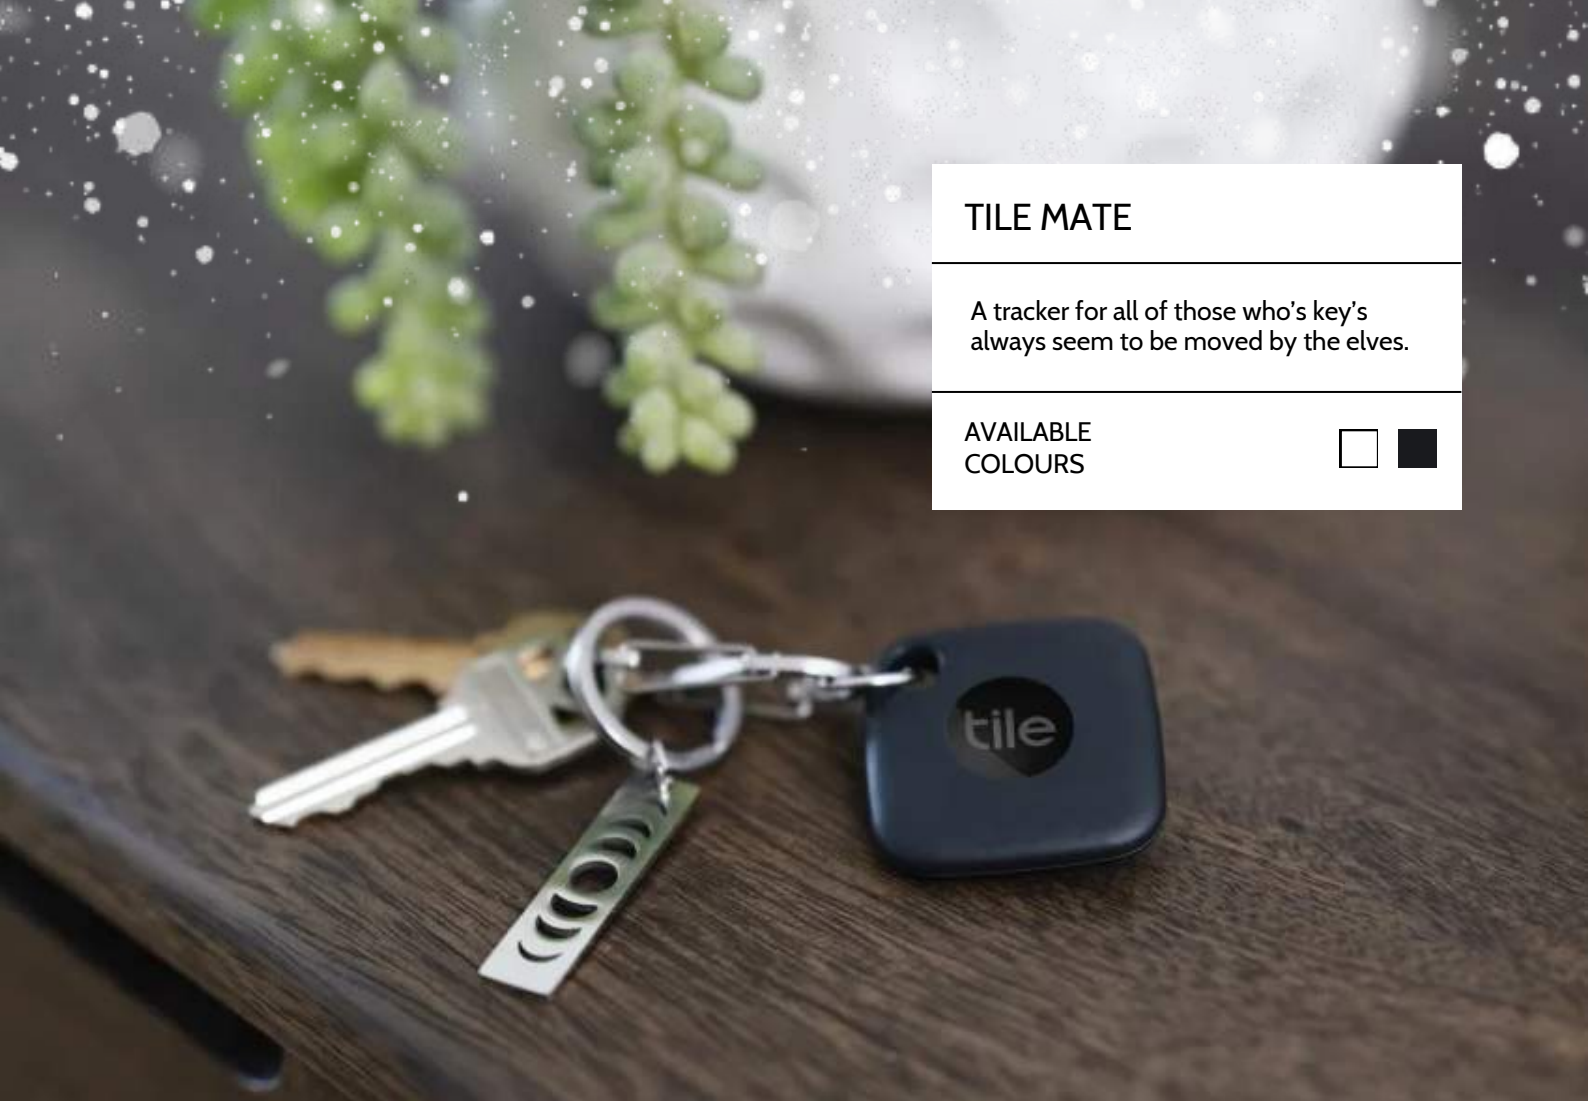

TILE MATE

A tracker for all of those who's key's always seem to be moved by the elves.

AVAILABLE COLOURS