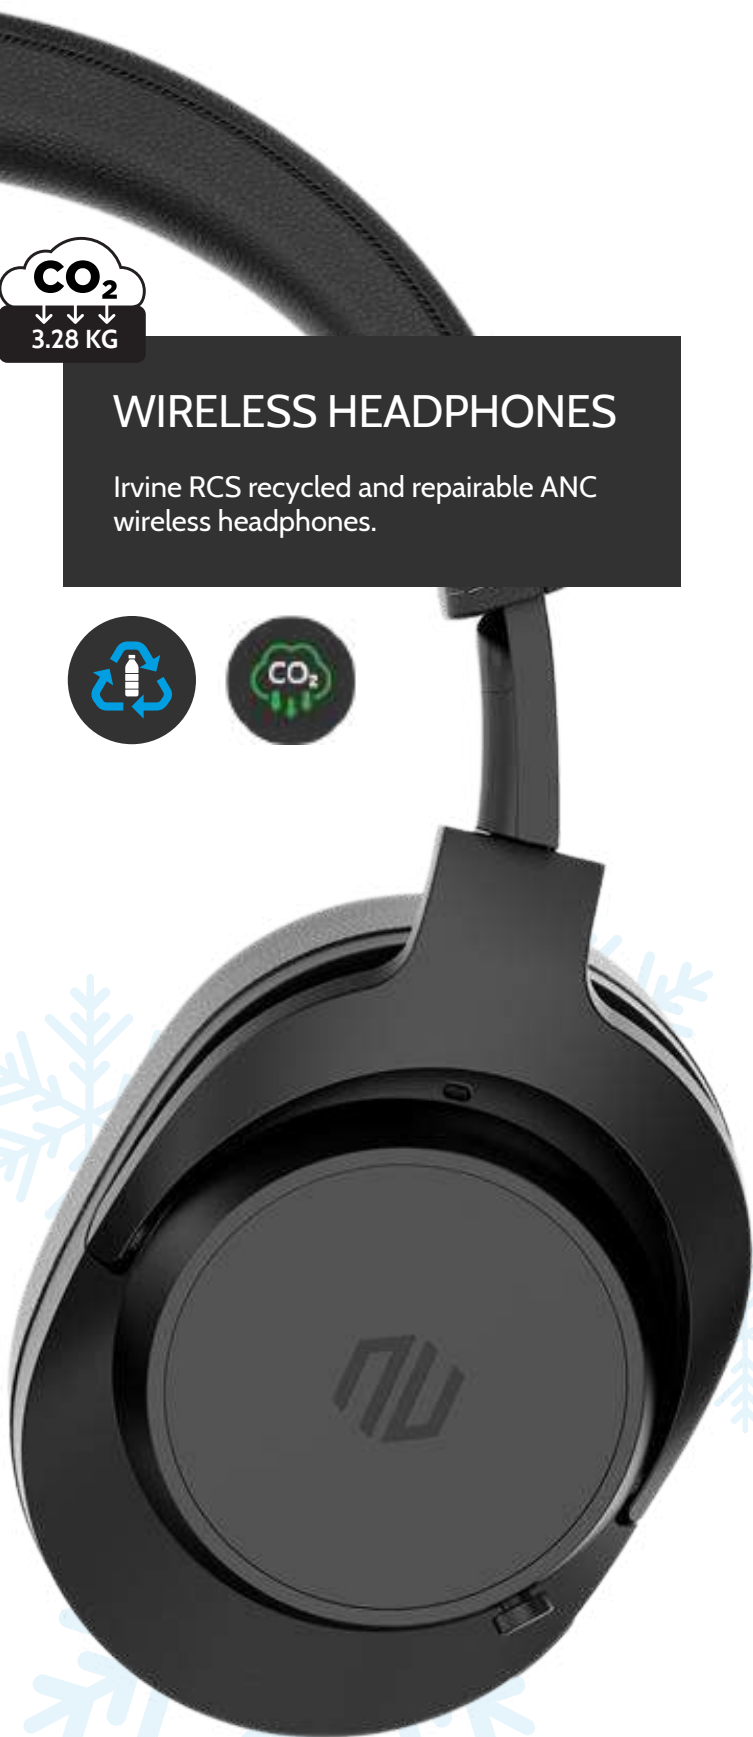

TECH

CO₂
3.28 KG

WIRELESS HEADPHONES

Irvine RCS recycled and repairable ANC wireless headphones.